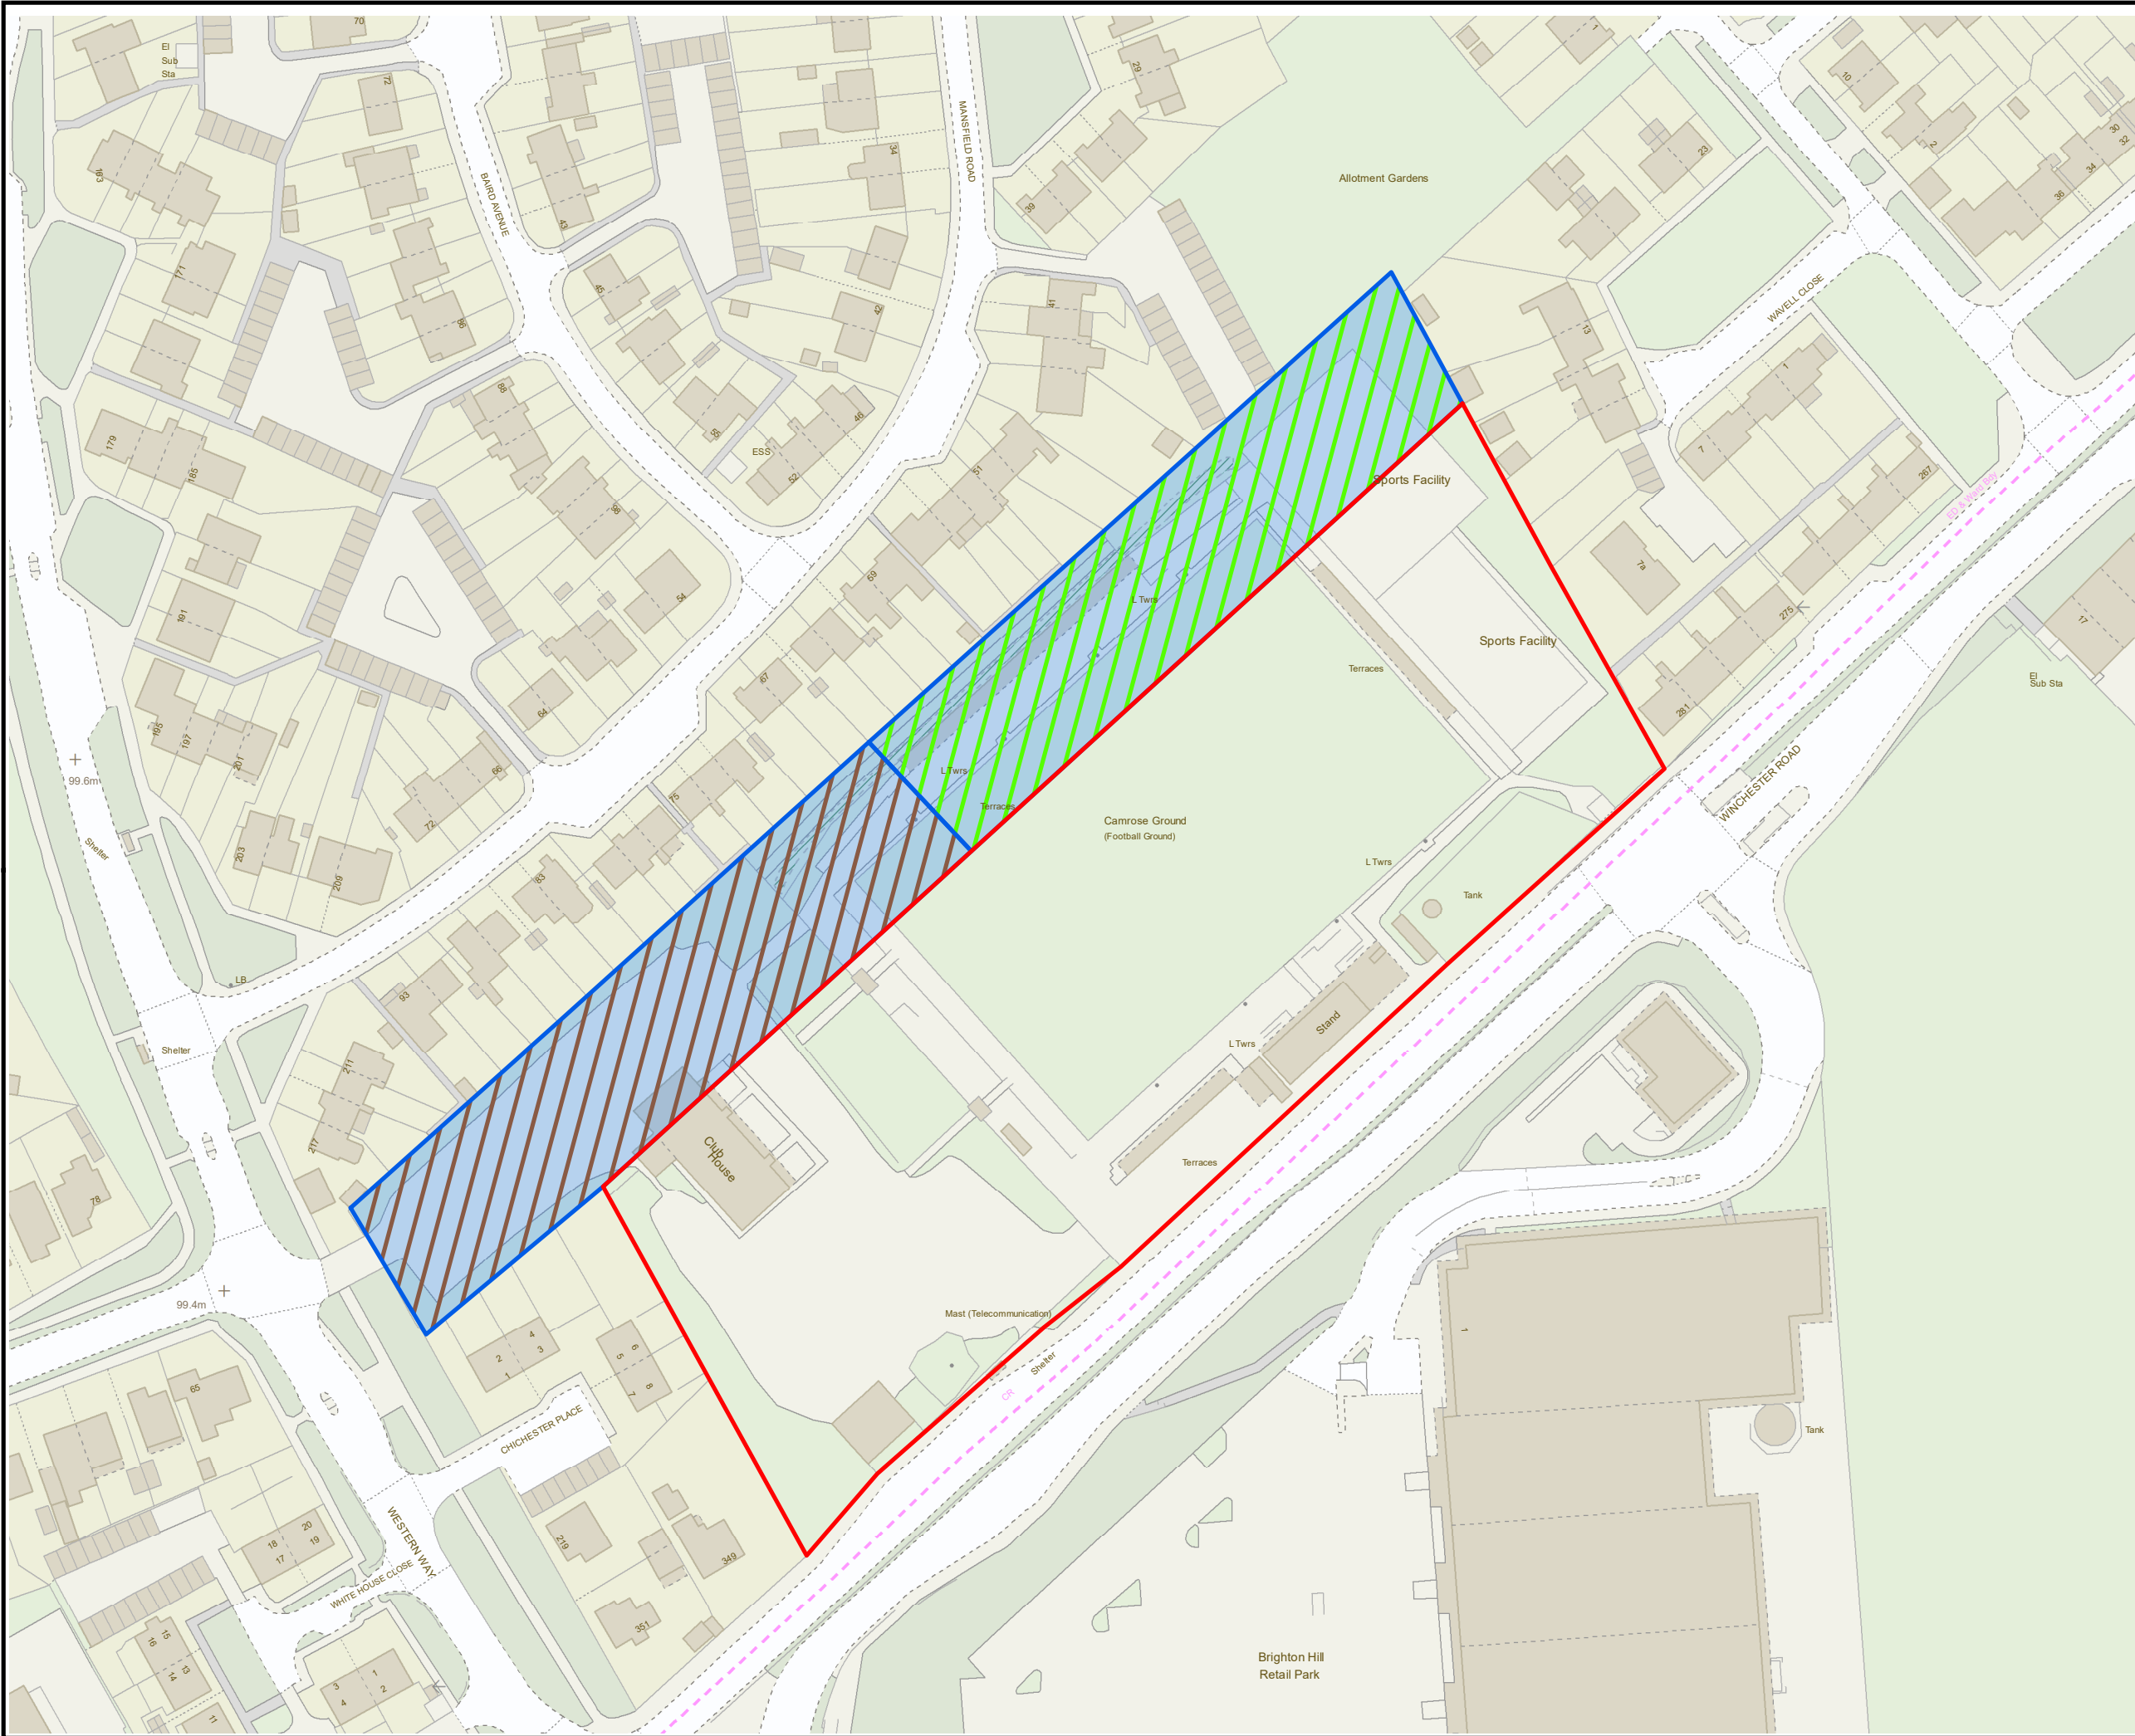

## Legend

-  BDBC ownership subject to BTFC lease
-  BDBC ownership required for Camrose highway link
-  BDBC ownership remaining for possible development
-  Camrose site (private ownership)

**Site Address**  
The Camrose Stadium, Western Way, Basingstoke,  
Hampshire RG22 6EZ

**Drawing Number**  
DWG/JC/CFGLO

**Drawing Title**  
Appendix 2a:- Land ownership at the  
Camrose Football Ground

Plotted At	Drawn By	Date
A3	AI	29/11/2018
Scale	Checked By	Date
1:1,250	JC	29/11/2018