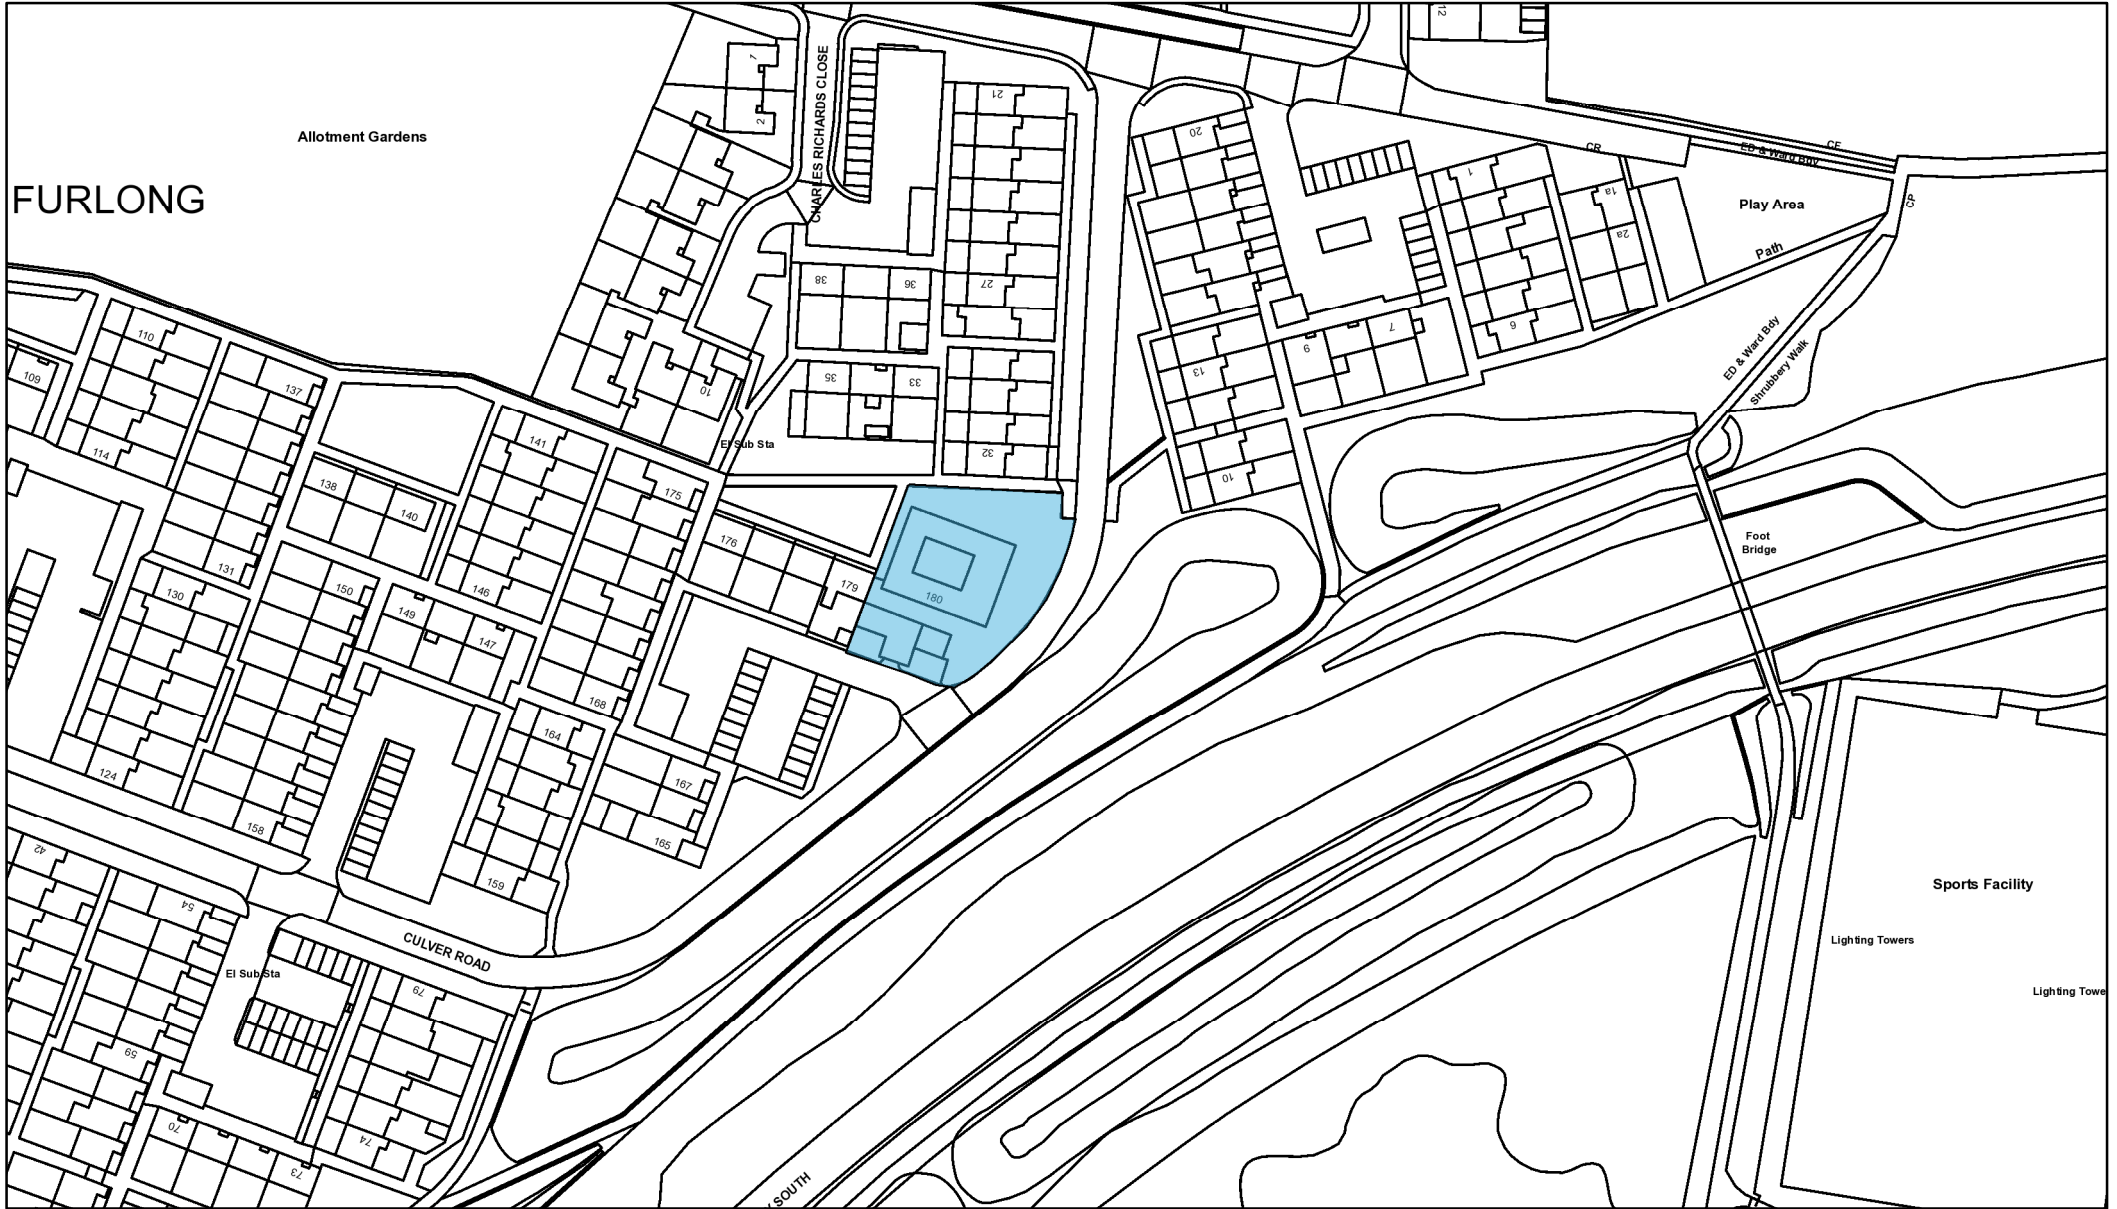

# 180 Culver Road Basingstoke HCC ownership coloured blue

April 4, 2019

— OS Lines